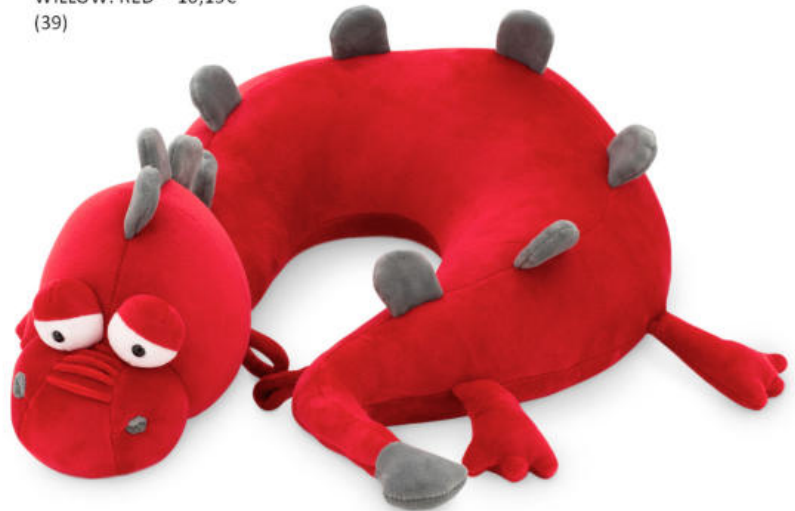

OC-CM02-17 SOFT TOY, LUCY
THE BUNNY 29CM - 16,48€ (2)

OC-CM04-04 ALICE THE
ELEPHANT - 20,07€ (2)

OC-CM01-01 CHRISTY THE
CAT 29CM - 20,07€ (5)

OC-2441/45 PLUSH TOY,
SLEEPY THE DRAGON –
11,76€ (27)

OC-2415/30 NAPPY THE
WILLOW: RED – 10,15€
(39)