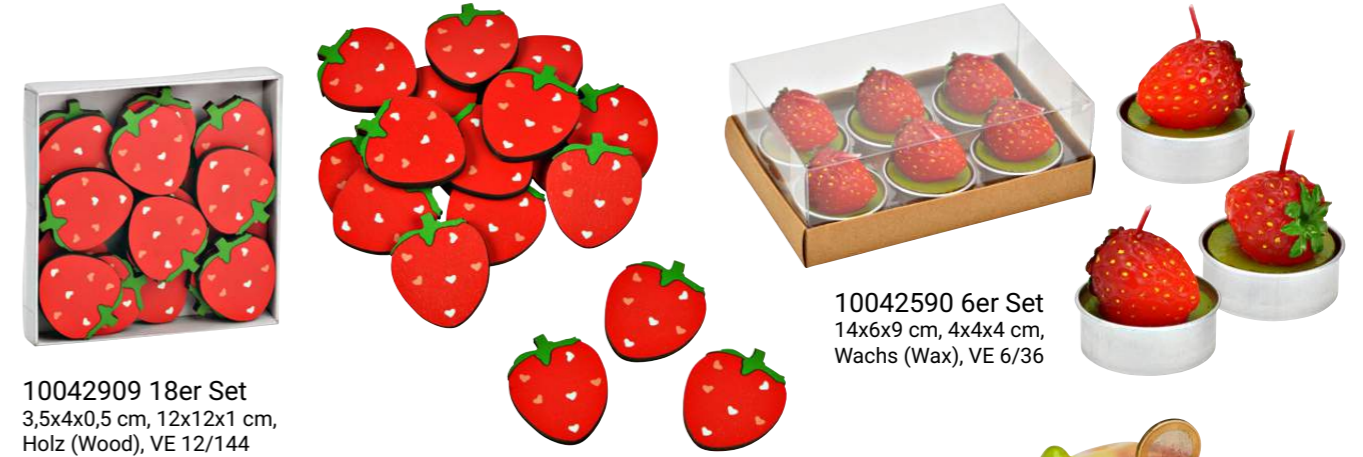

10042909 18er Set, 3,5x4x0,5 cm, 12x12x1 cm, Holz (Wood), VE 12/144