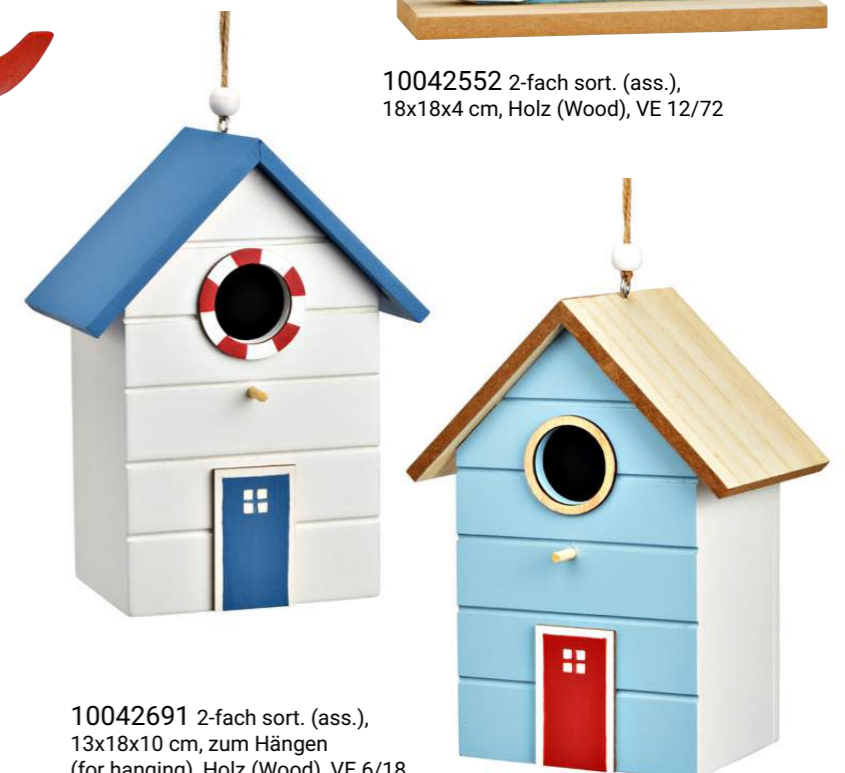

10042330 Vase, 12x12x12 cm,
Keramik (Ceramic), VE 4/12

10042552 2-fach sort. (ass.),
18x18x4 cm, Holz (Wood), VE 12/72

10042579 12x28x6 cm,
2-fach sort. (ass.),
Holz (Wood), VE 4/48

10042691 2-fach sort. (ass.),
13x18x10 cm, zum Hängen
(for hanging), Holz (Wood), VE 6/18