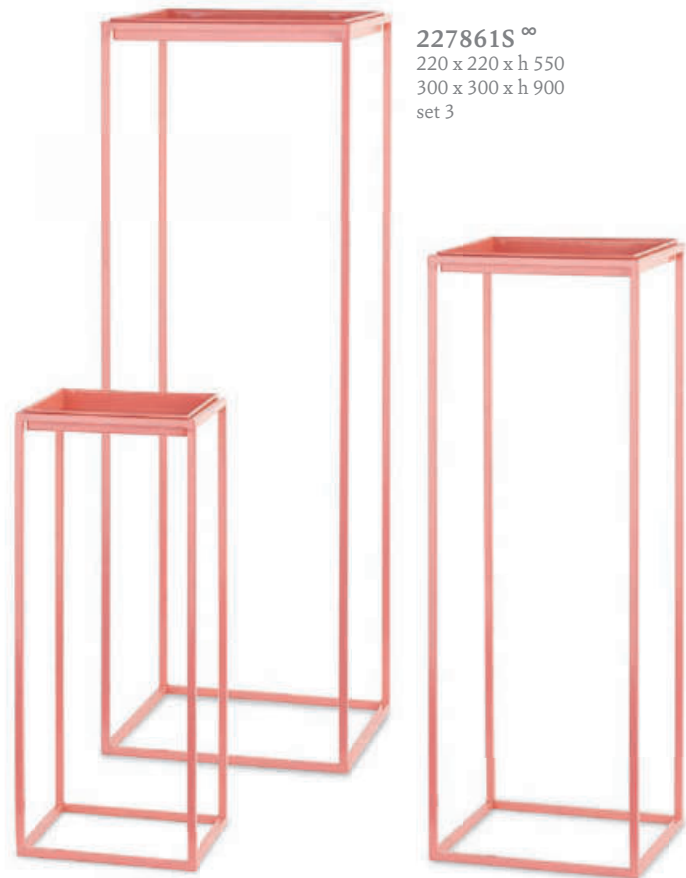

227861S ∞
220 x 220 x h 550
300 x 300 x h 900
set 3

METALLO