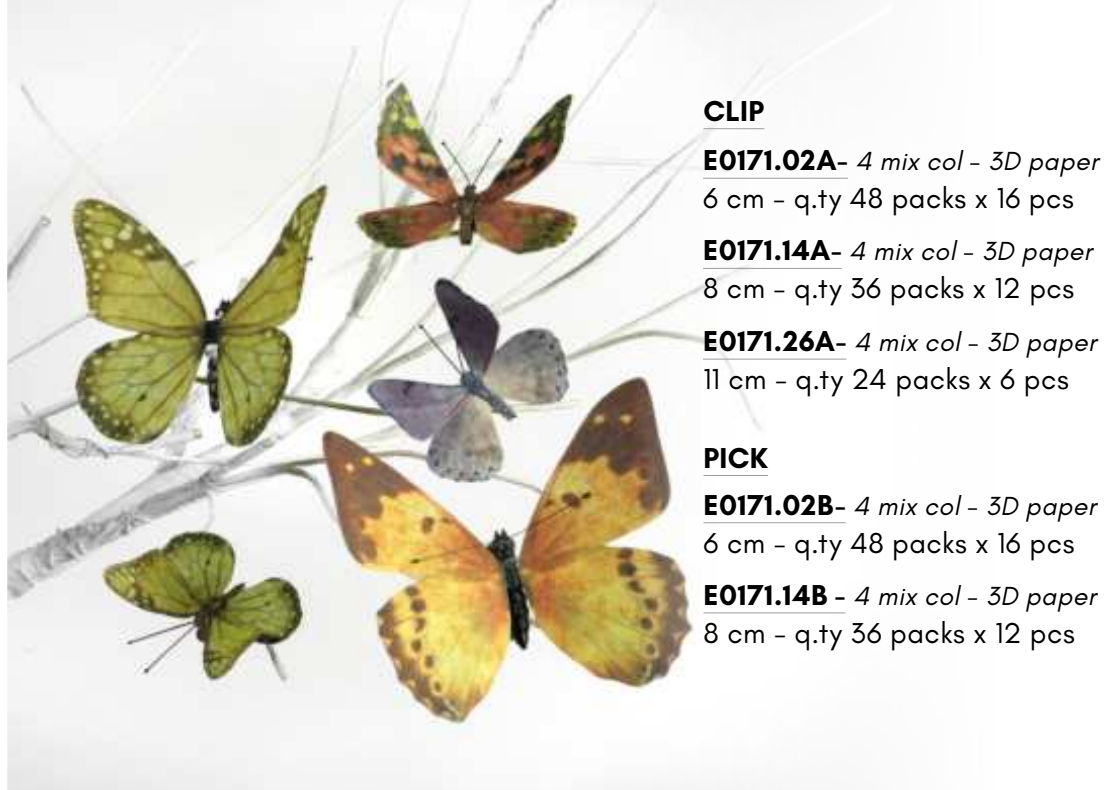

CLIP

E0171.02A- 4 mix col - 3D paper
6 cm - q.ty 48 packs x 16 pcs

E0171.14A- 4 mix col - 3D paper
8 cm - q.ty 36 packs x 12 pcs

E0171.26A- 4 mix col - 3D paper
11 cm - q.ty 24 packs x 6 pcs

PICK

E0171.02B- 4 mix col - 3D paper
6 cm - q.ty 48 packs x 16 pcs

E0171.14B- 4 mix col - 3D paper
8 cm - q.ty 36 packs x 12 pcs