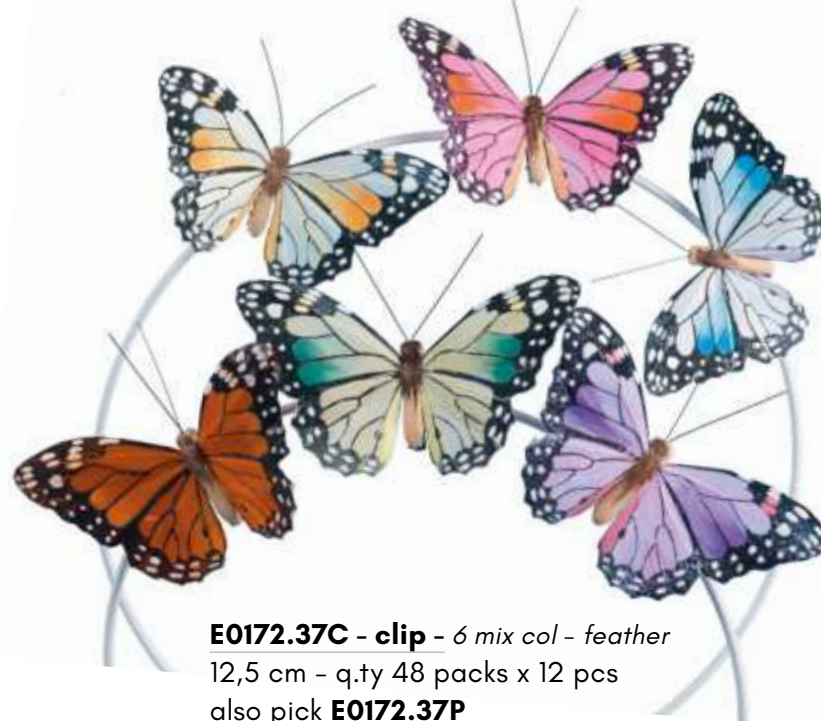

h 19

q.ty 24 packs x 6 pcs

**E0170.33A - clip**

feather

15x8

q.ty 60 packs x 6 pcs

**E0172.42P S/12- pick** - 6 mix des - feather  
d 7,5 - 48 sets  
also clip **E0172.42C**

**E0170.101A - clip**  
3 mix col - feather  
5,5 cm - q.ty 48 packs x 24 wpcs