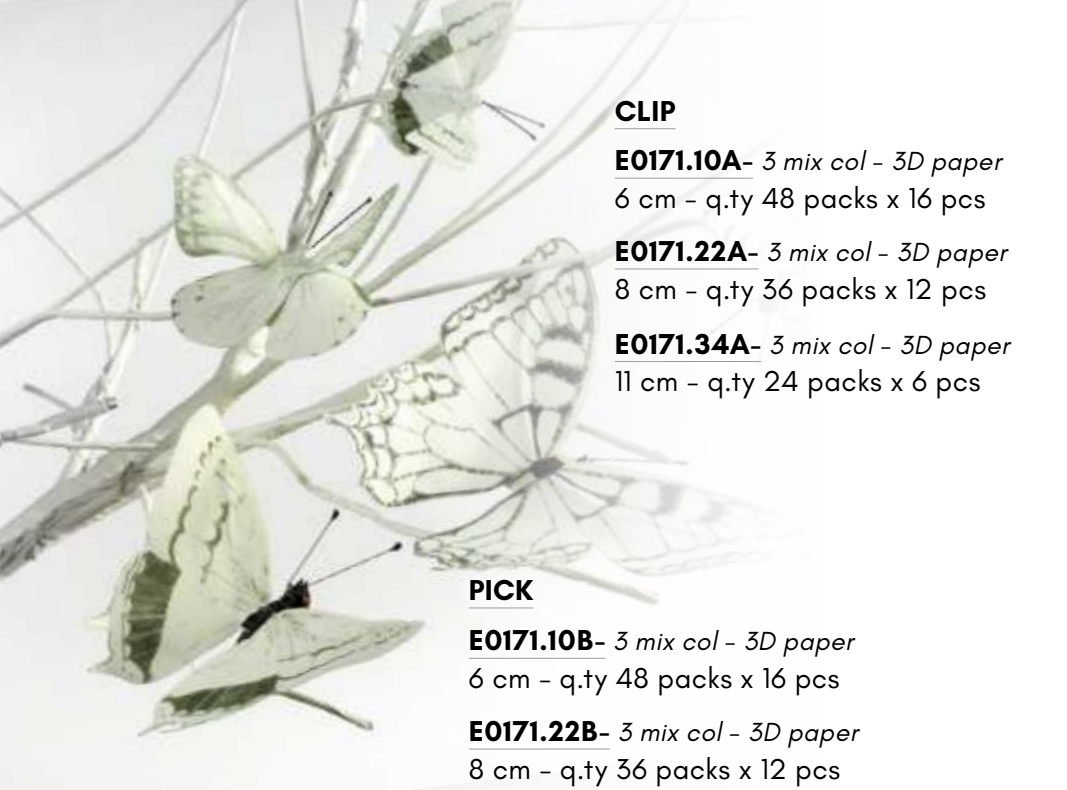

**E0172.45P S/12- pick** - 4 mix col - feather  
d 10 - 48 sets  
also clip **E0172.45C**

**E0172.43P S/12- pick** - 6 mix col - feather  
d 7,5 - 48 sets  
also clip **E0172.43C**

**E0172.46P S/12- pick** - 6 mix col - feather  
d 8,5 - 48 sets  
also clip **E0172.46C**