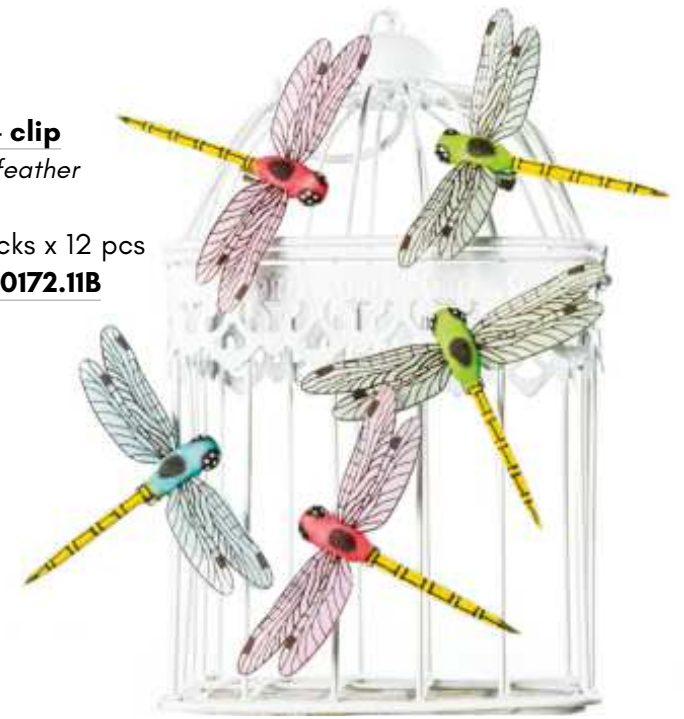

E0172.11A - clip

3 mix col - feather

10 cm

q.ty 48 packs x 12 pcs

also pick **E0172.11B**

E0172.18A - clip

6 mix col - feather

17 cm

q.ty 48 packs x 12 pcs