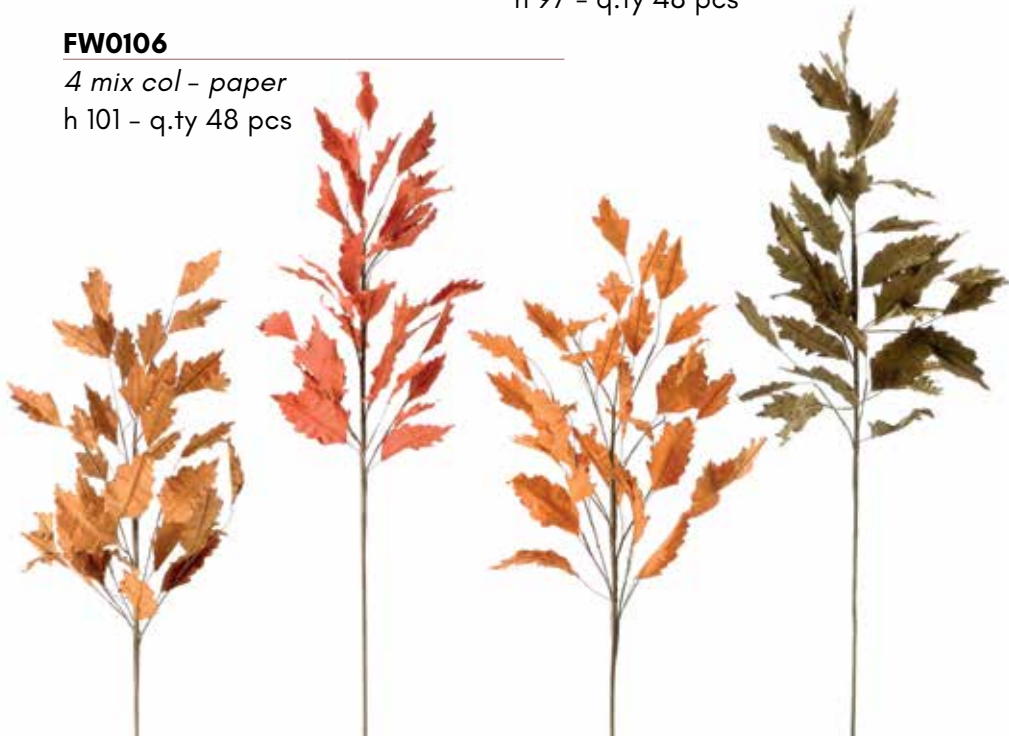

FW0106

4 mix col - paper
h 101 - q.ty 48 pcs